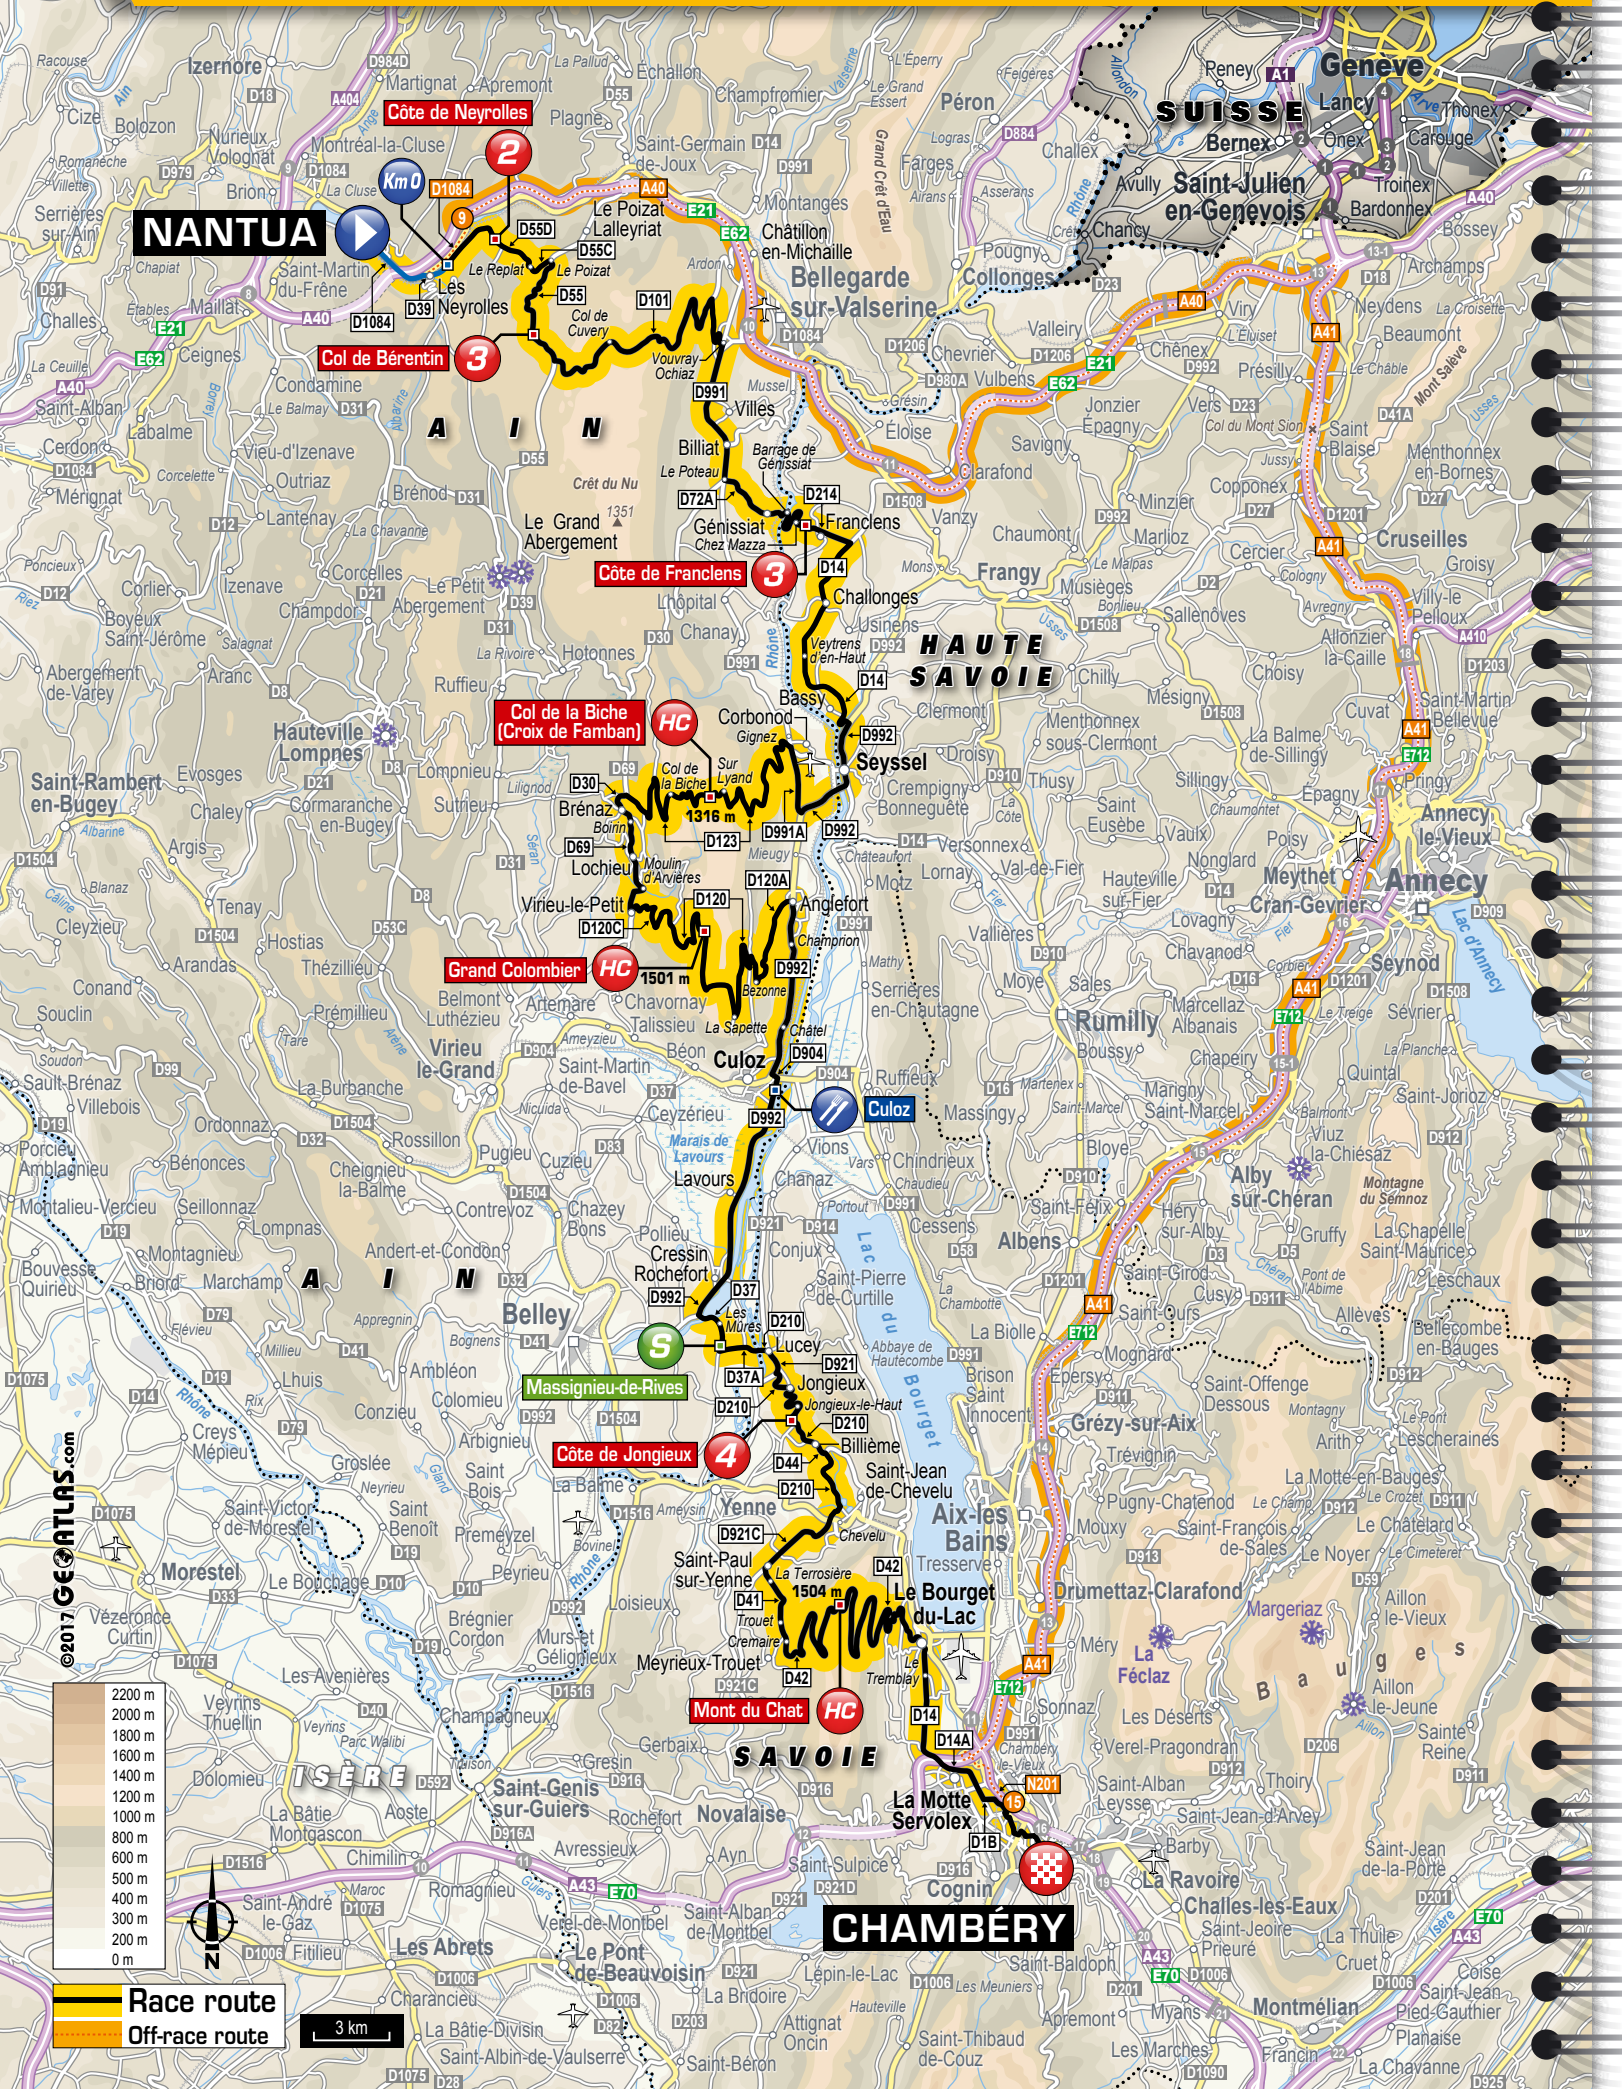

STAGE 9 SUNDAY, JULY 9TH NANTUA | 181.5 KM | CHAMBÉRY

Race route
Off-race route

3 km