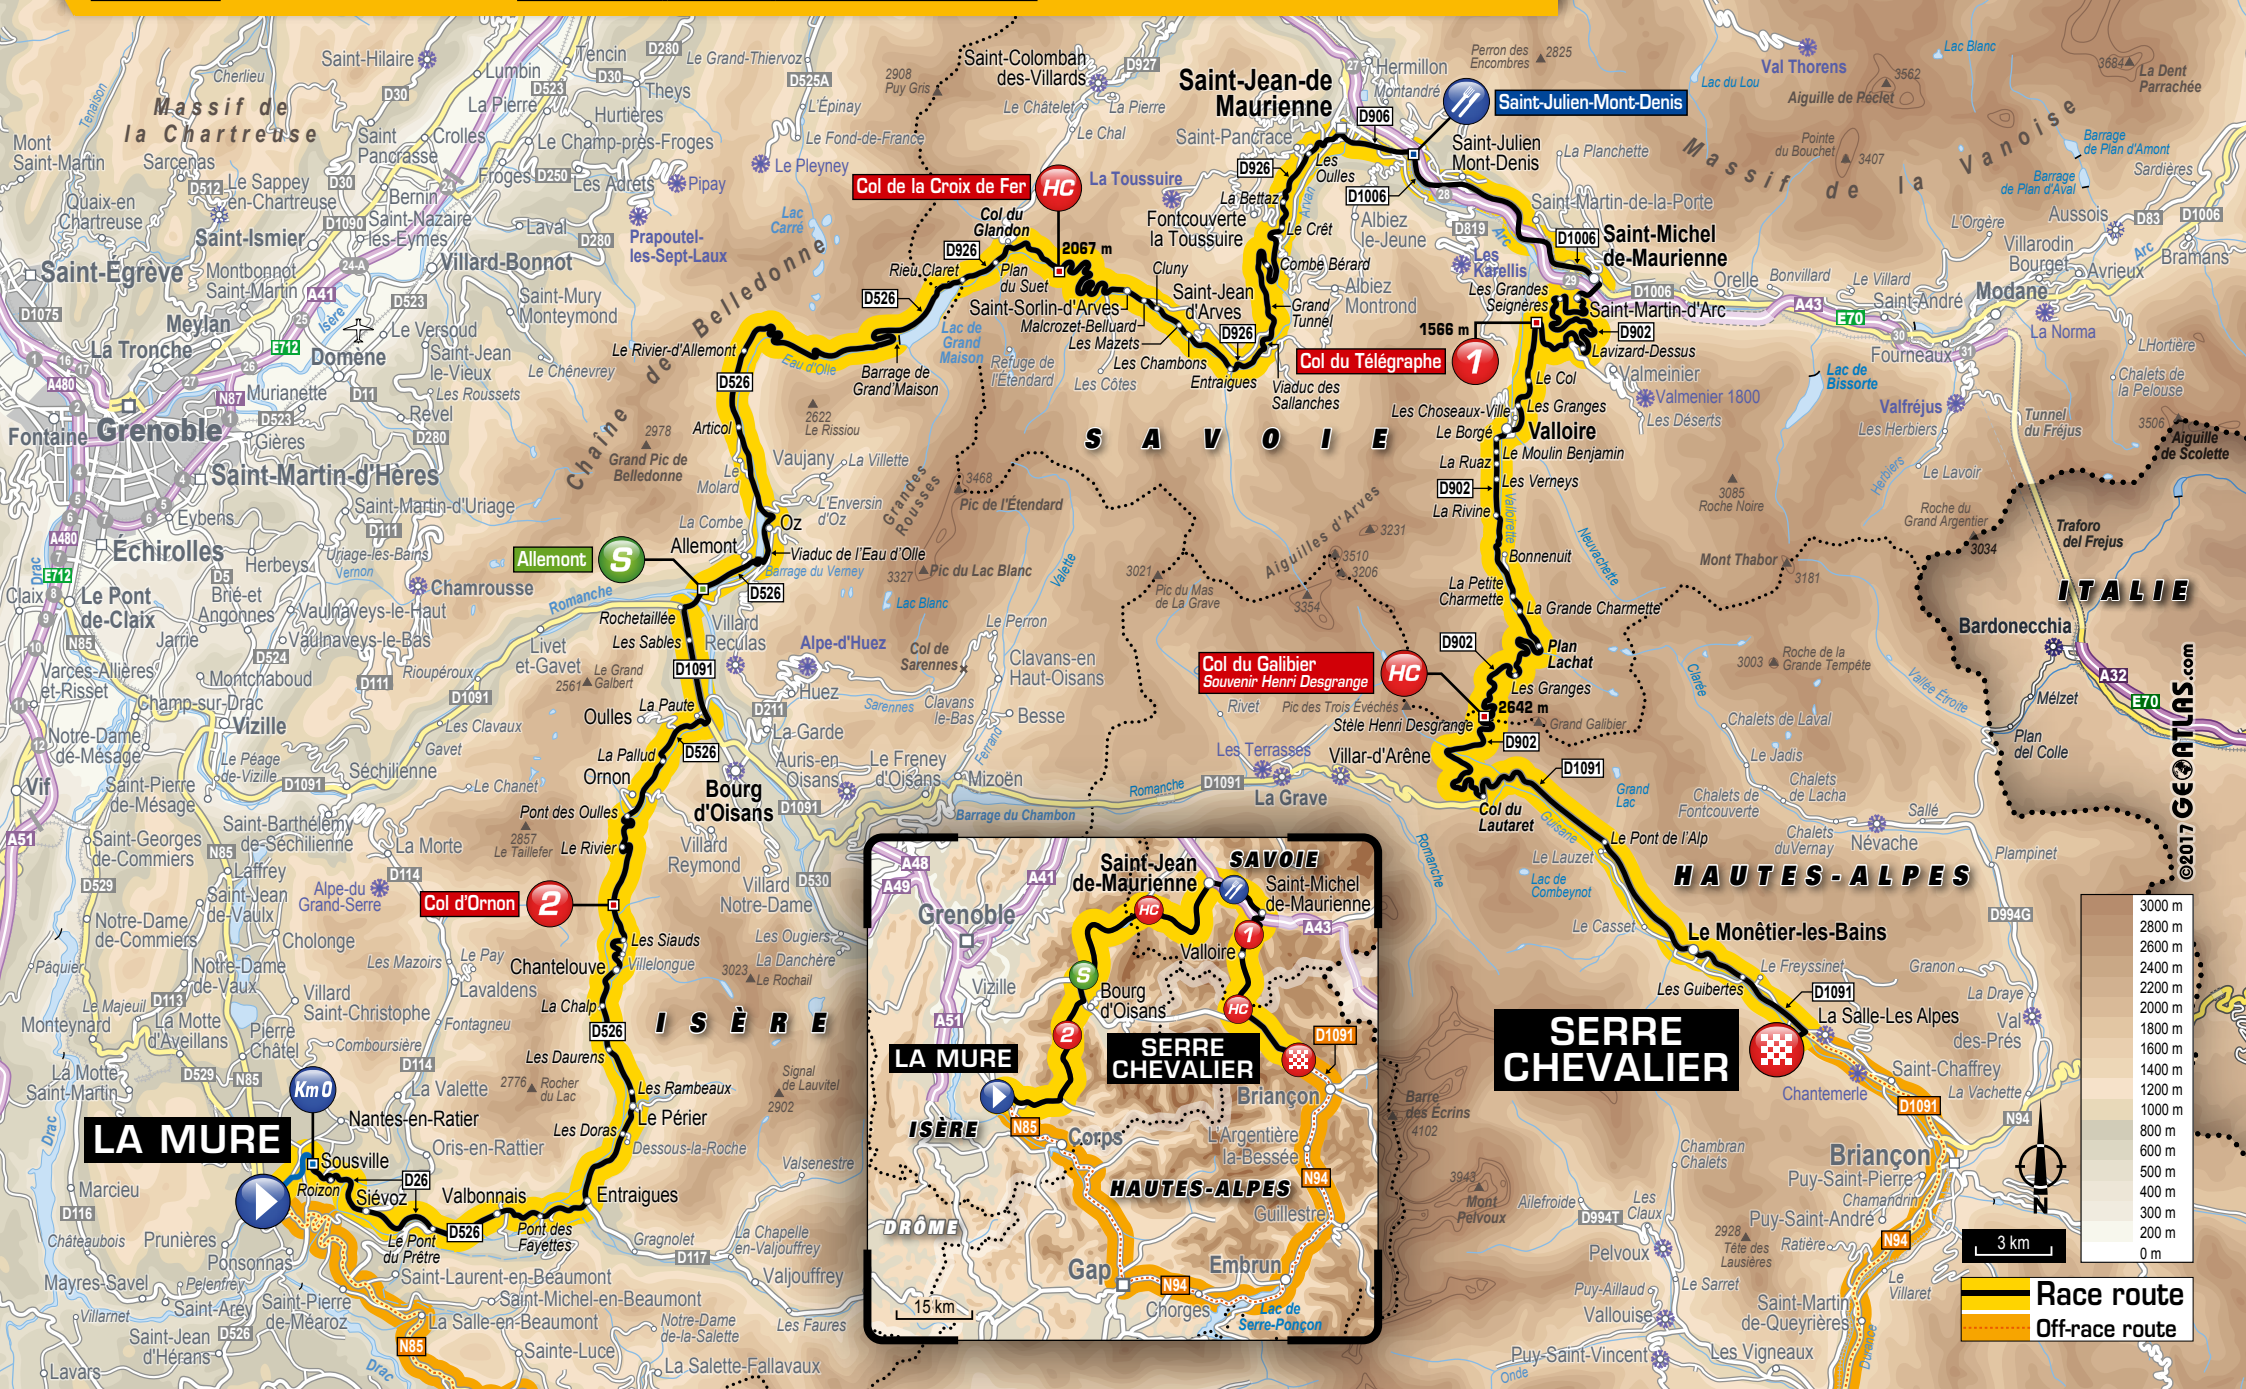

STAGE 17 WEDNESDAY, JULY 19TH LA MURE | 183 KM | SERRE CHEVALIER

LA MURE

LA MURE

SERRE CHEVALIER

SERRE CHEVALIER

Race route
Off-race route

©2017 GEOTLAS.com