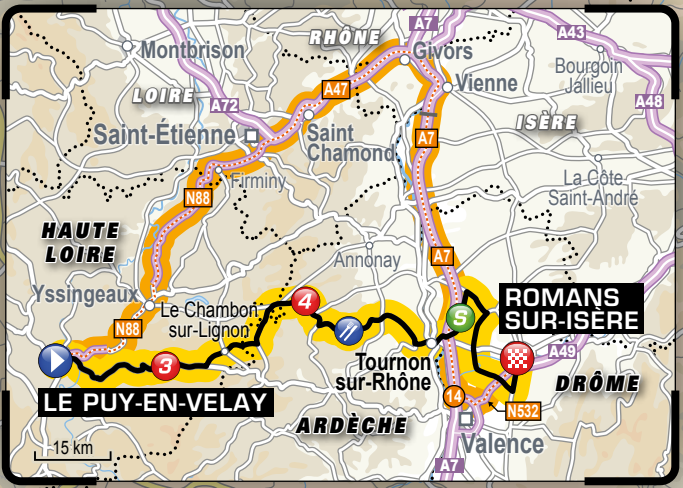

STAGE 16 TUESDAY, JULY 18TH LE PUY-EN-VELAY | 165 KM ROMANS-SUR-ISÈRE

LE PUY-EN-VELAY

ROMANS SUR-ISÈRE

Race route
Off-race route

3.5 km

©2017 GEATLAS.com