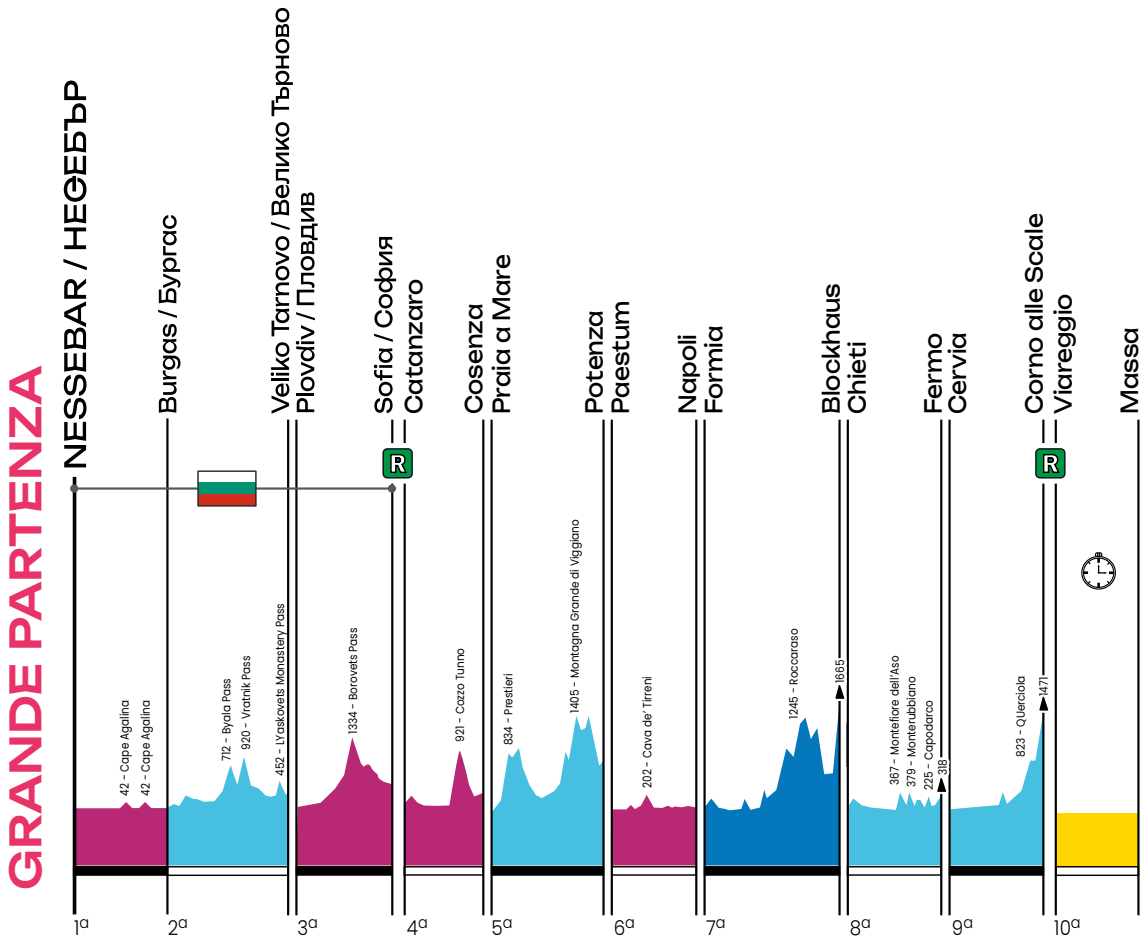

# ALTIMETRIA GENERALE

General profile

**TAPPA A CRONOMETRO**  
TIME TRIAL STAGE

**BASSA DIFFICOLTÀ**  
LOW DIFFICULTY

**MEDIA DIFFICOLTÀ**  
MEDIUM DIFFICULTY

**ALTA DIFFICOLTÀ**  
HIGH DIFFICULTY

Porcari (Paper District)

ROMA

SDS

**GRANDE ARRIVO**