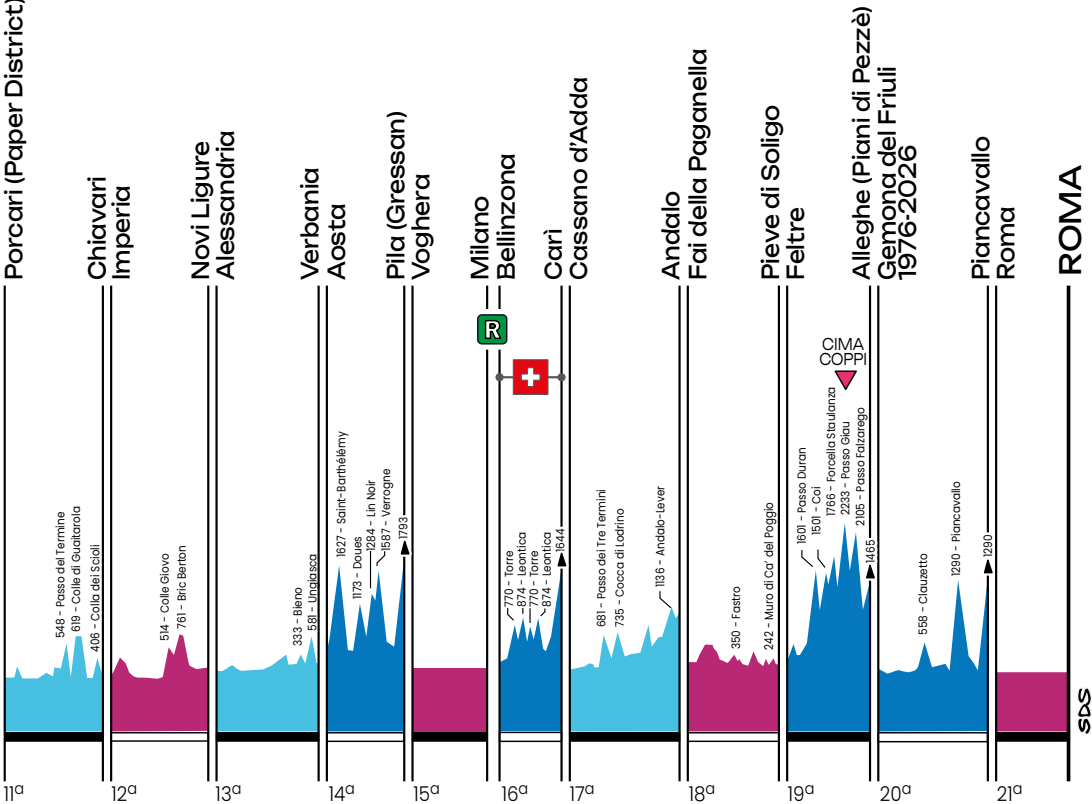

# ALTIMETRIA GENERALE

General profile

**TAPPA A CRONOMETRO**  
TIME TRIAL STAGE

**BASSA DIFFICOLTÀ**  
LOW DIFFICULTY

**MEDIA DIFFICOLTÀ**  
MEDIUM DIFFICULTY

**ALTA DIFFICOLTÀ**  
HIGH DIFFICULTY

Porcari (Paper District)

ROMA

SDS

**GRANDE ARRIVO**